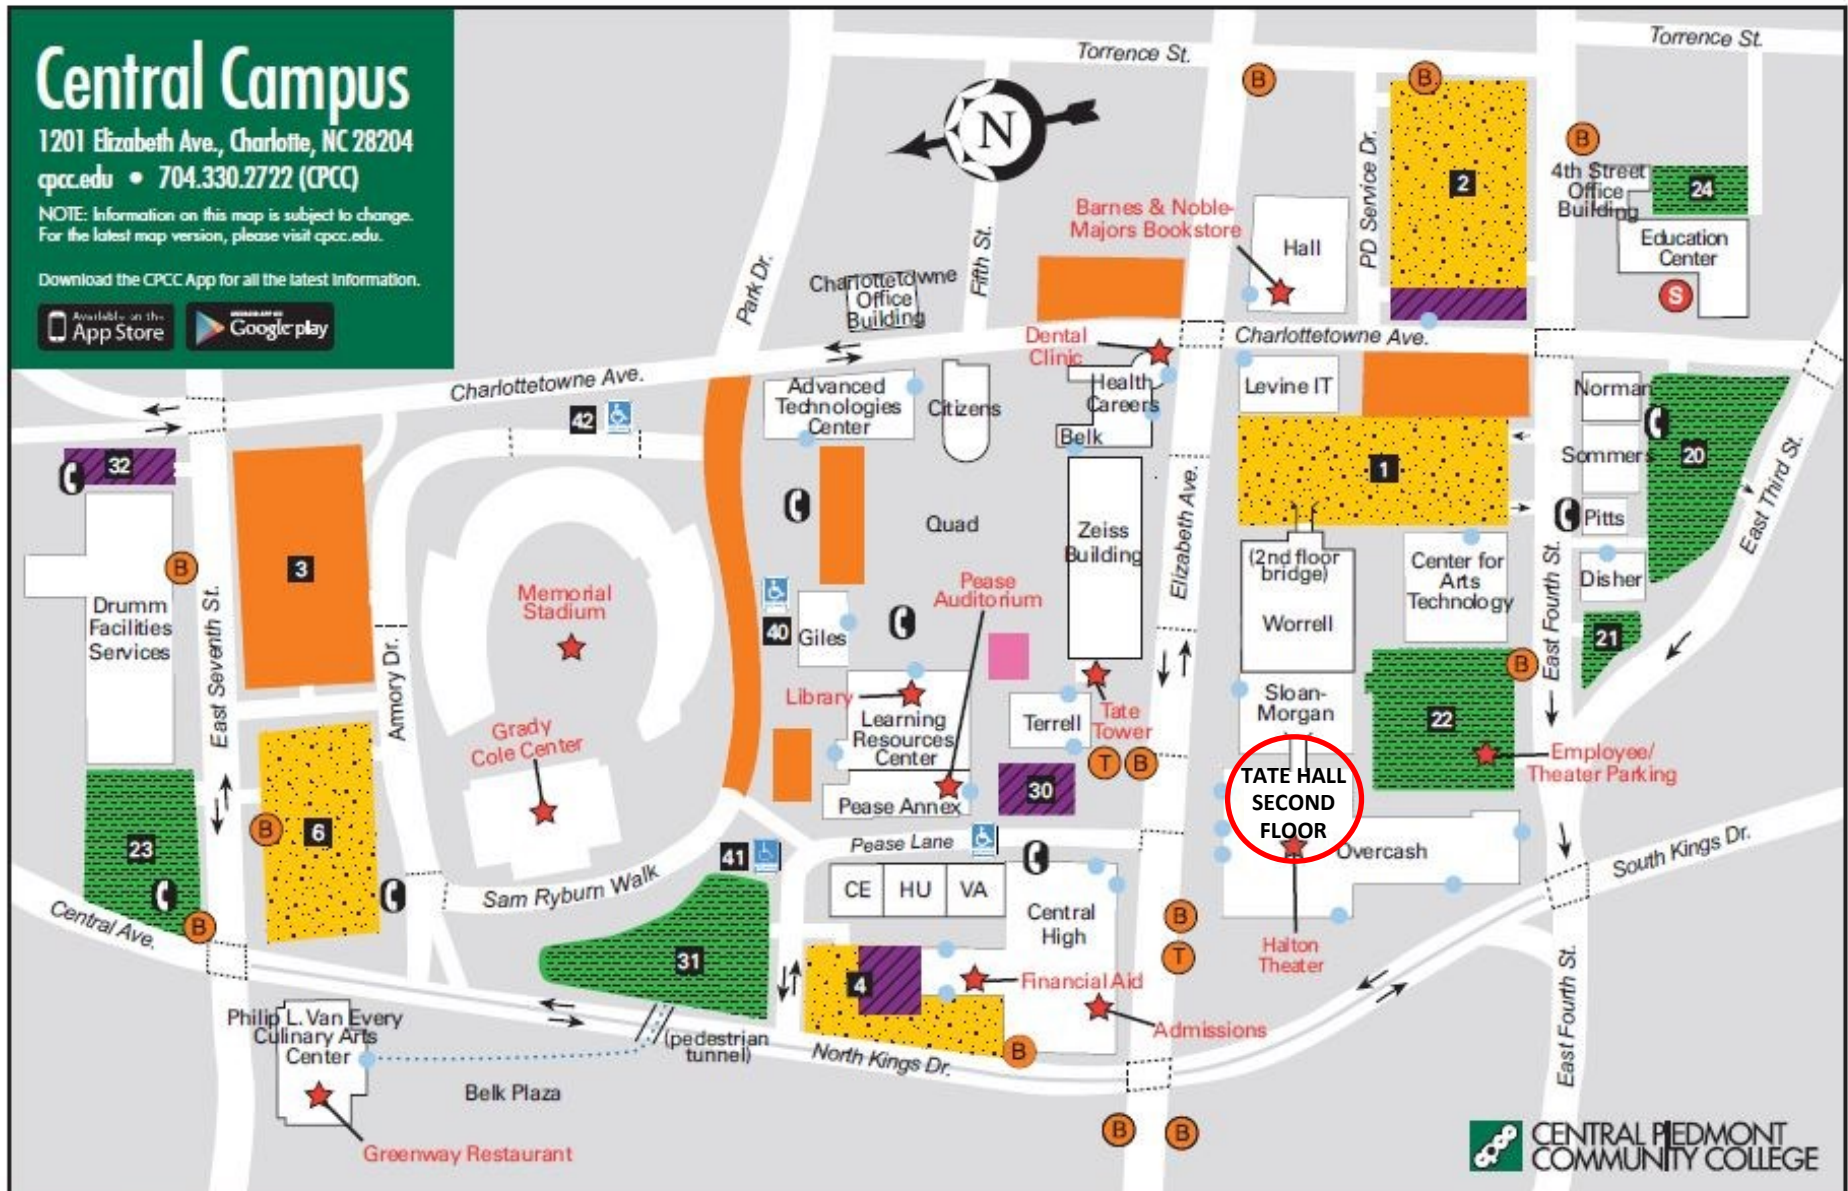

Central Campus

1201 Elizabeth Ave., Charlotte, NC 28204
 cpcc.edu • 704.330.2722 (CPCC)

NOTE: Information on this map is subject to change.
 For the latest map version, please visit cpcc.edu.

Download the CPCC App for all the latest information.

CENTRAL PIEDMONT COMMUNITY COLLEGE

LEGEND		
Bus Stop	Handicapped-Accessible Building Entrance	Student Parking (1, 2, 4, 6)
Streetcar Stop	Points of Interest	Employee Parking (20, 21, 22, 23, 24, 31)
Special Transportation Services Stop	Construction/Maintenance	Visitor Parking (2, 4, 30, 32)
Security Emergency Phone	Public Assembly	Additional Handicapped Parking (40, 41, 42) All parking areas include handicapped parking.
		Pedestrian Path
		Cross Walk